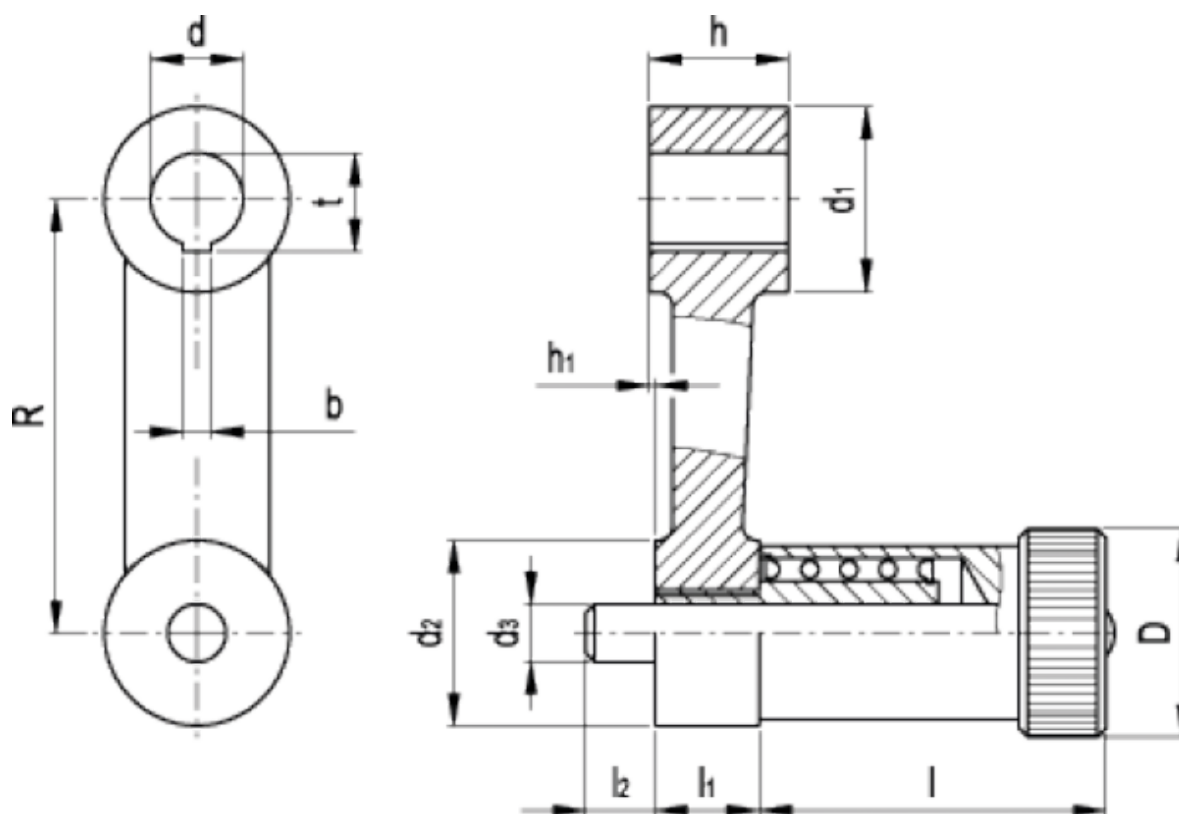

Data Sheet

Article number: 20558110B20
Description: E+G Control levers
GN 558-110-B20

Measures

b P9 =	l = 60
D = 32	l1 = 18
d1 = 36	l2 = 12
d2 = 28	R = 110
d3 = 10	t =
d H7 = 20	
h = 30	
h1 = 1	